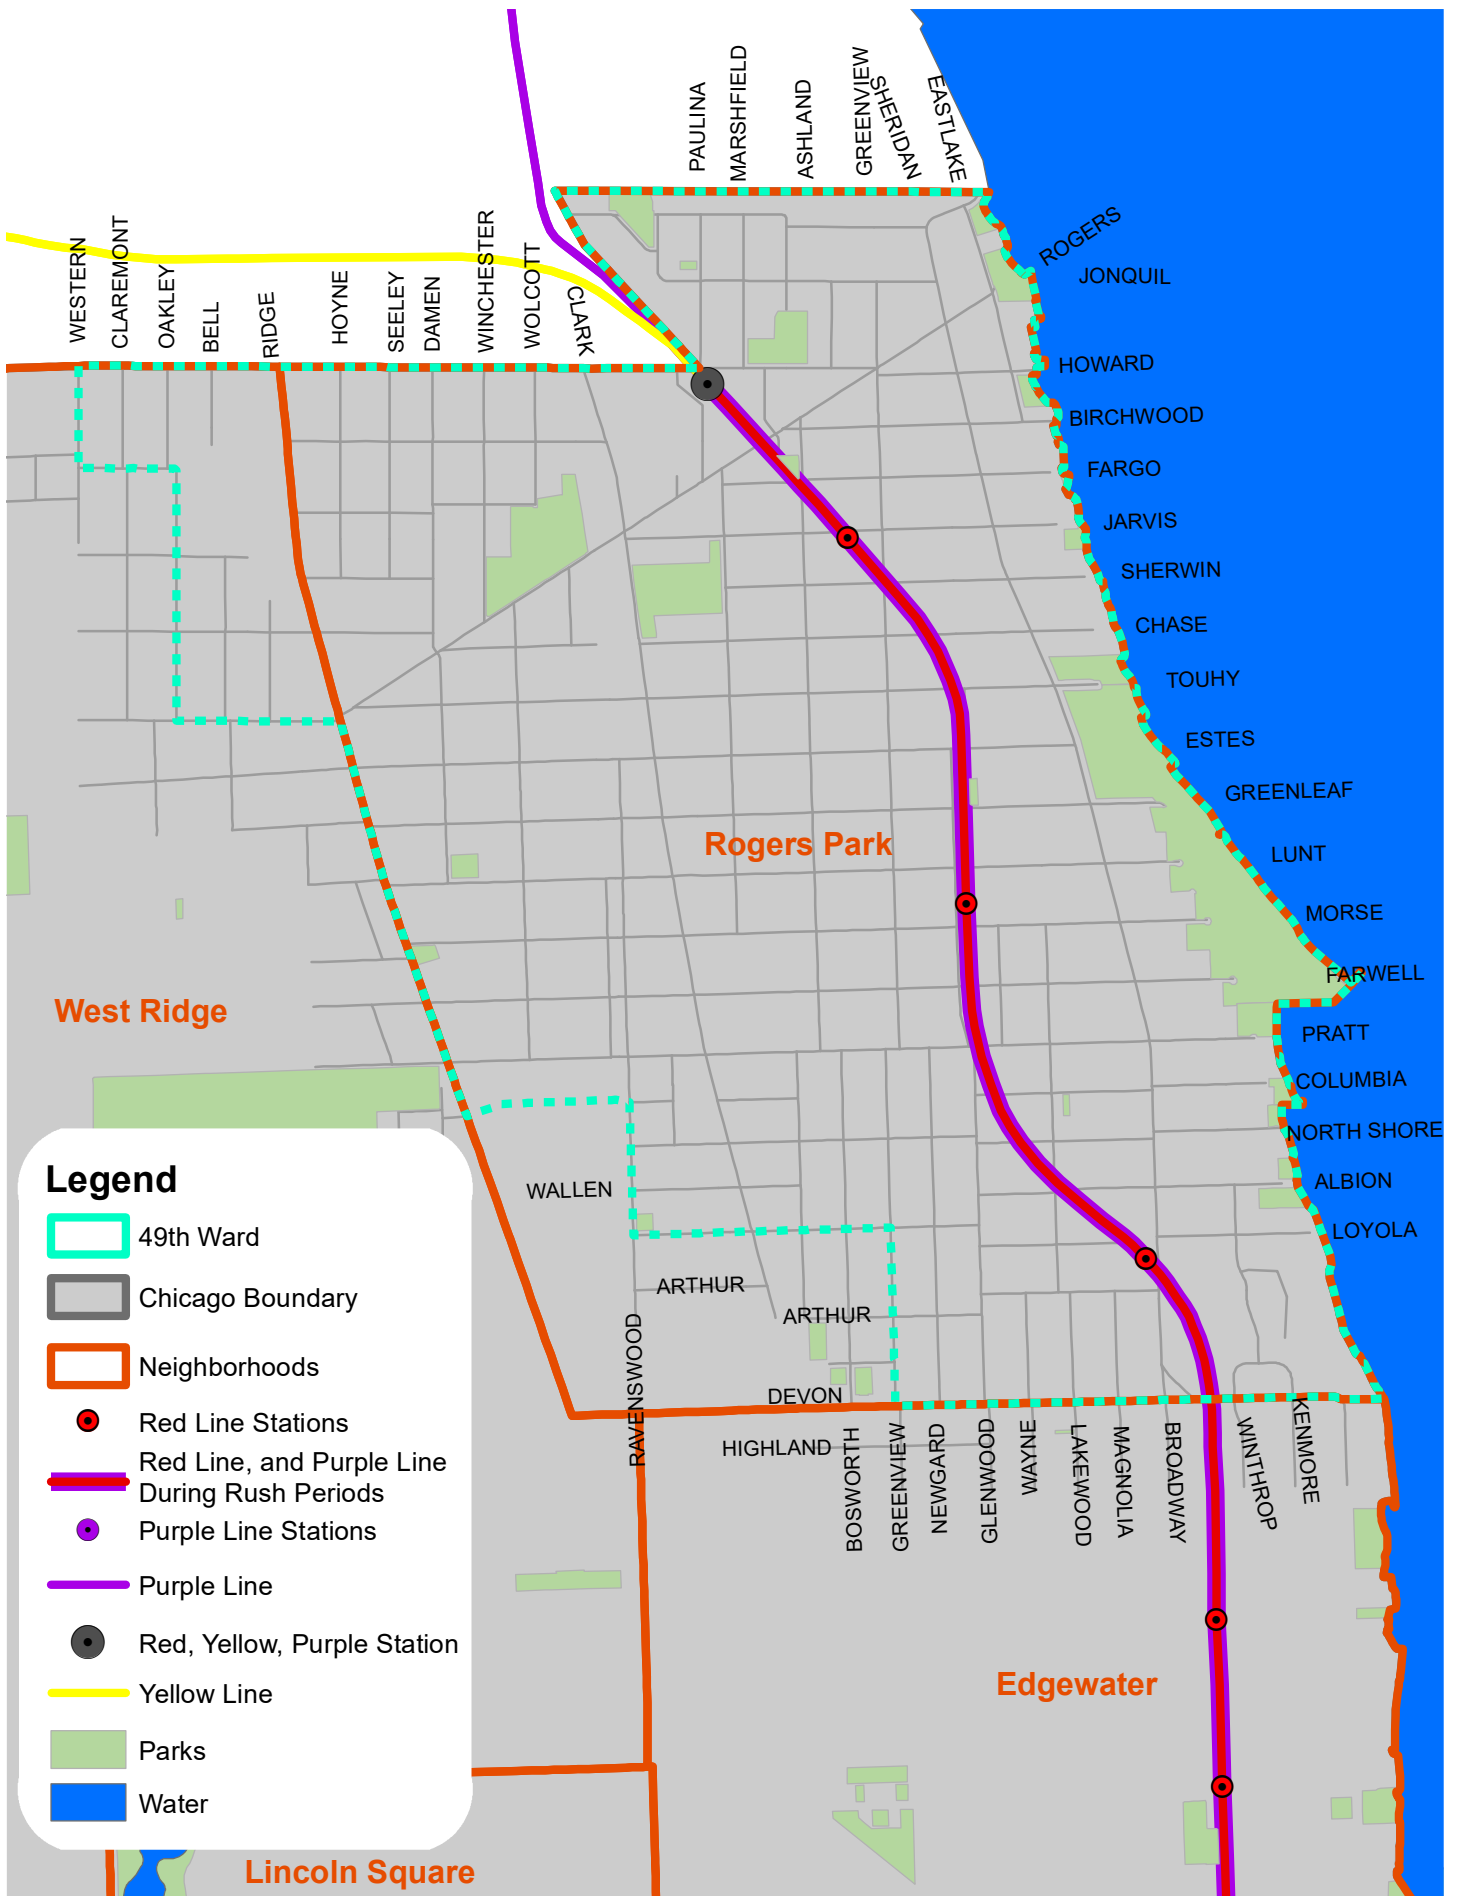

49th Ward Neighborhoods

Legend

- 49th Ward
- Chicago Boundary
- Neighborhoods
- Red Line Stations
- Red Line, and Purple Line During Rush Periods
- Purple Line Stations
- Purple Line
- Red, Yellow, Purple Station
- Yellow Line
- Parks
- Water

0 0.25 0.5 1 Miles