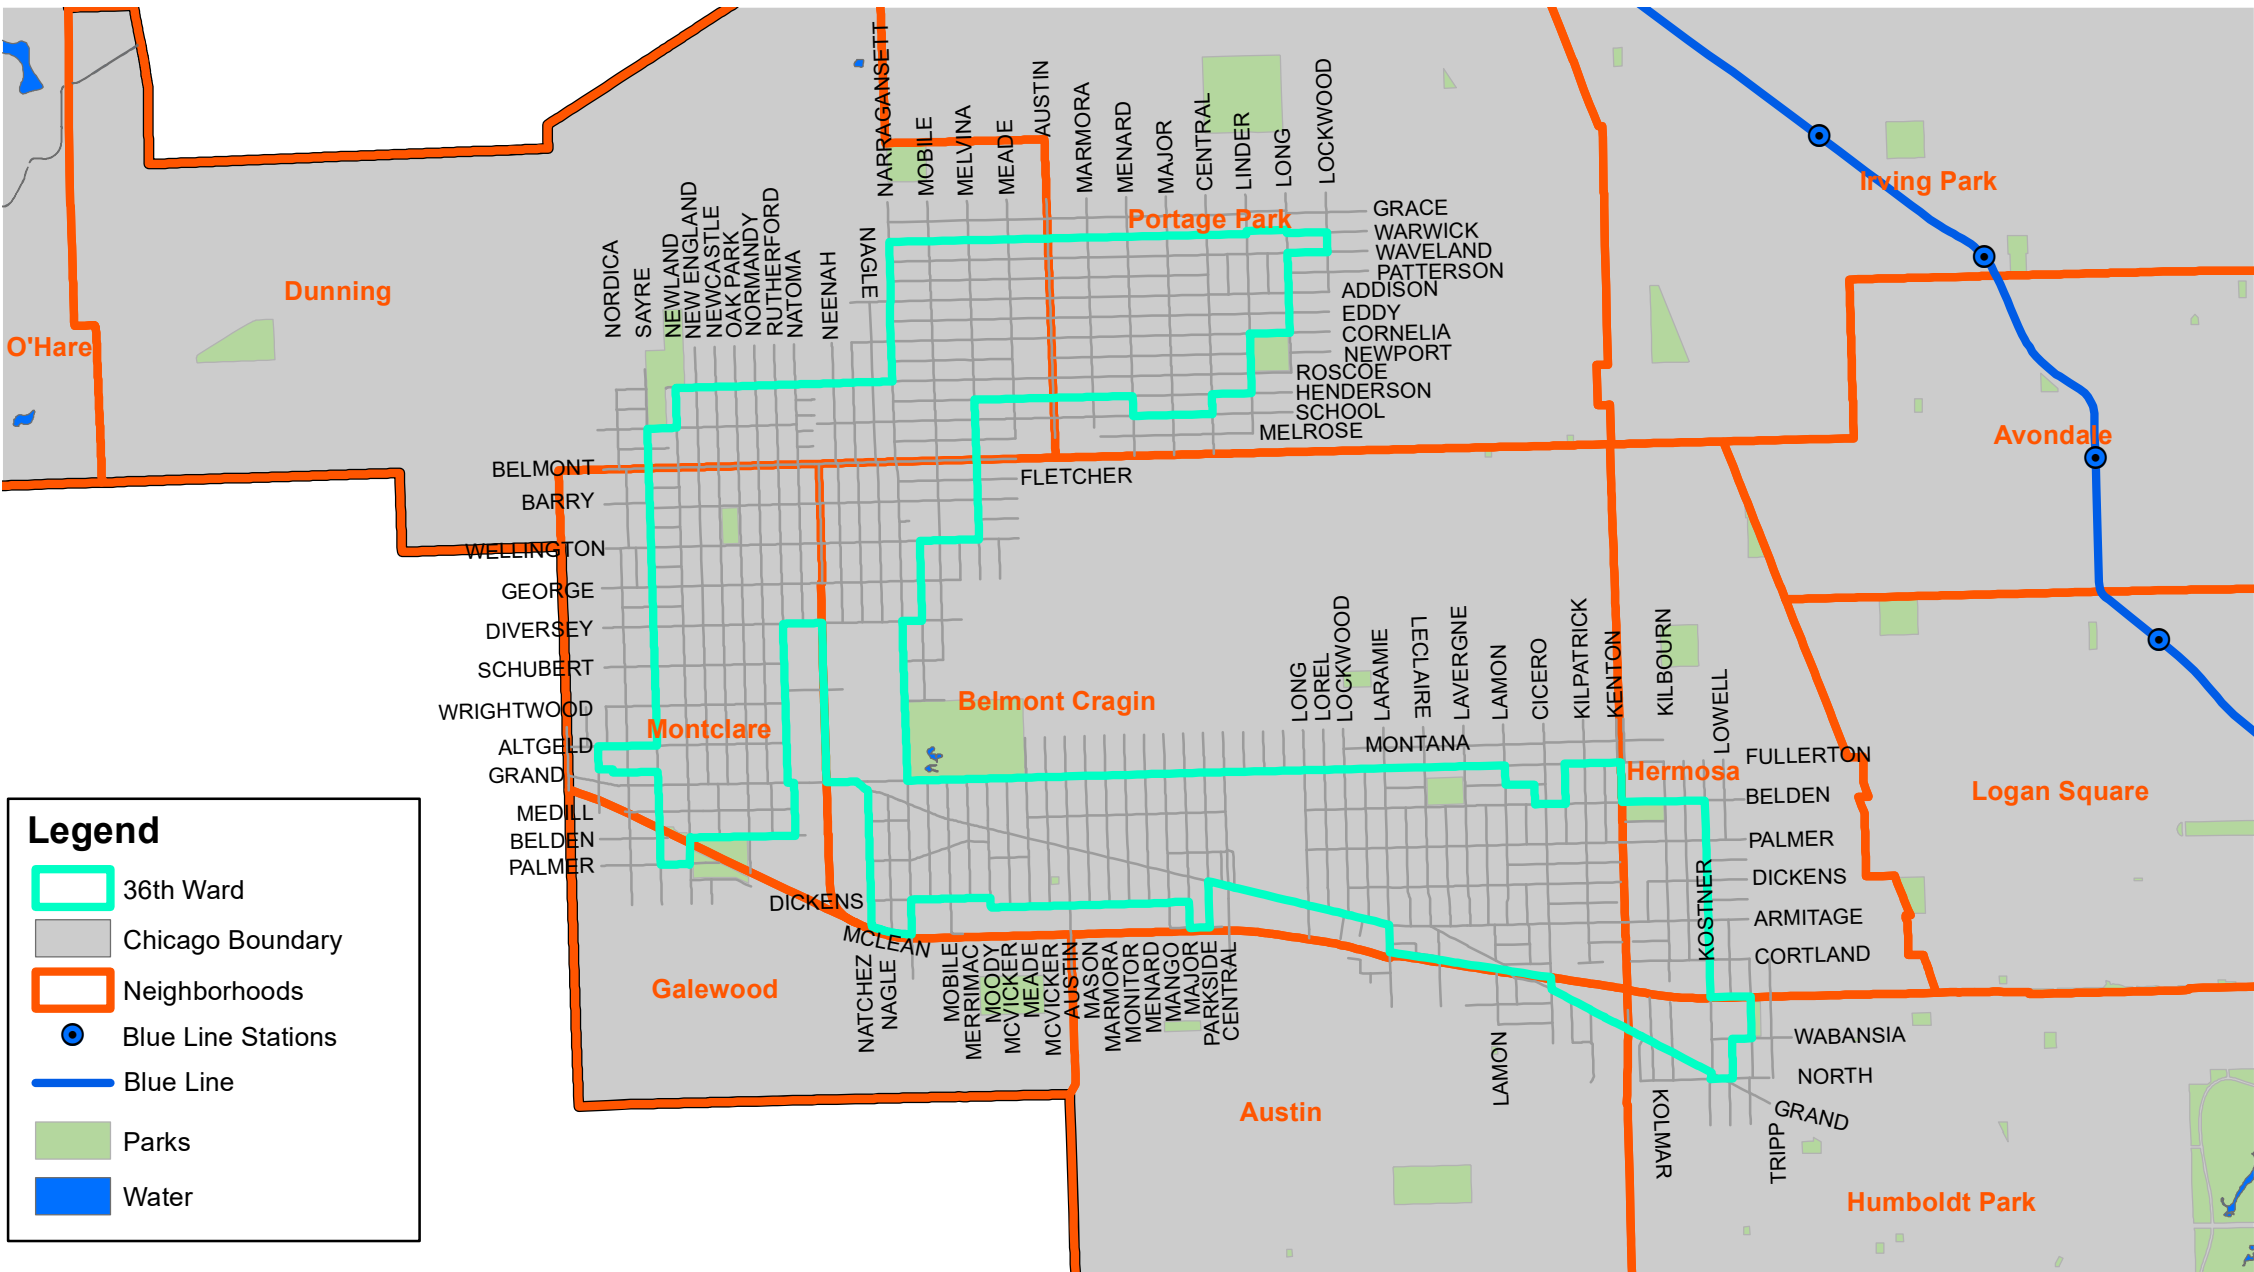

36th Ward Neighborhoods

Legend

- 36th Ward
- Chicago Boundary
- Neighborhoods
- Blue Line Stations
- Blue Line
- Parks
- Water