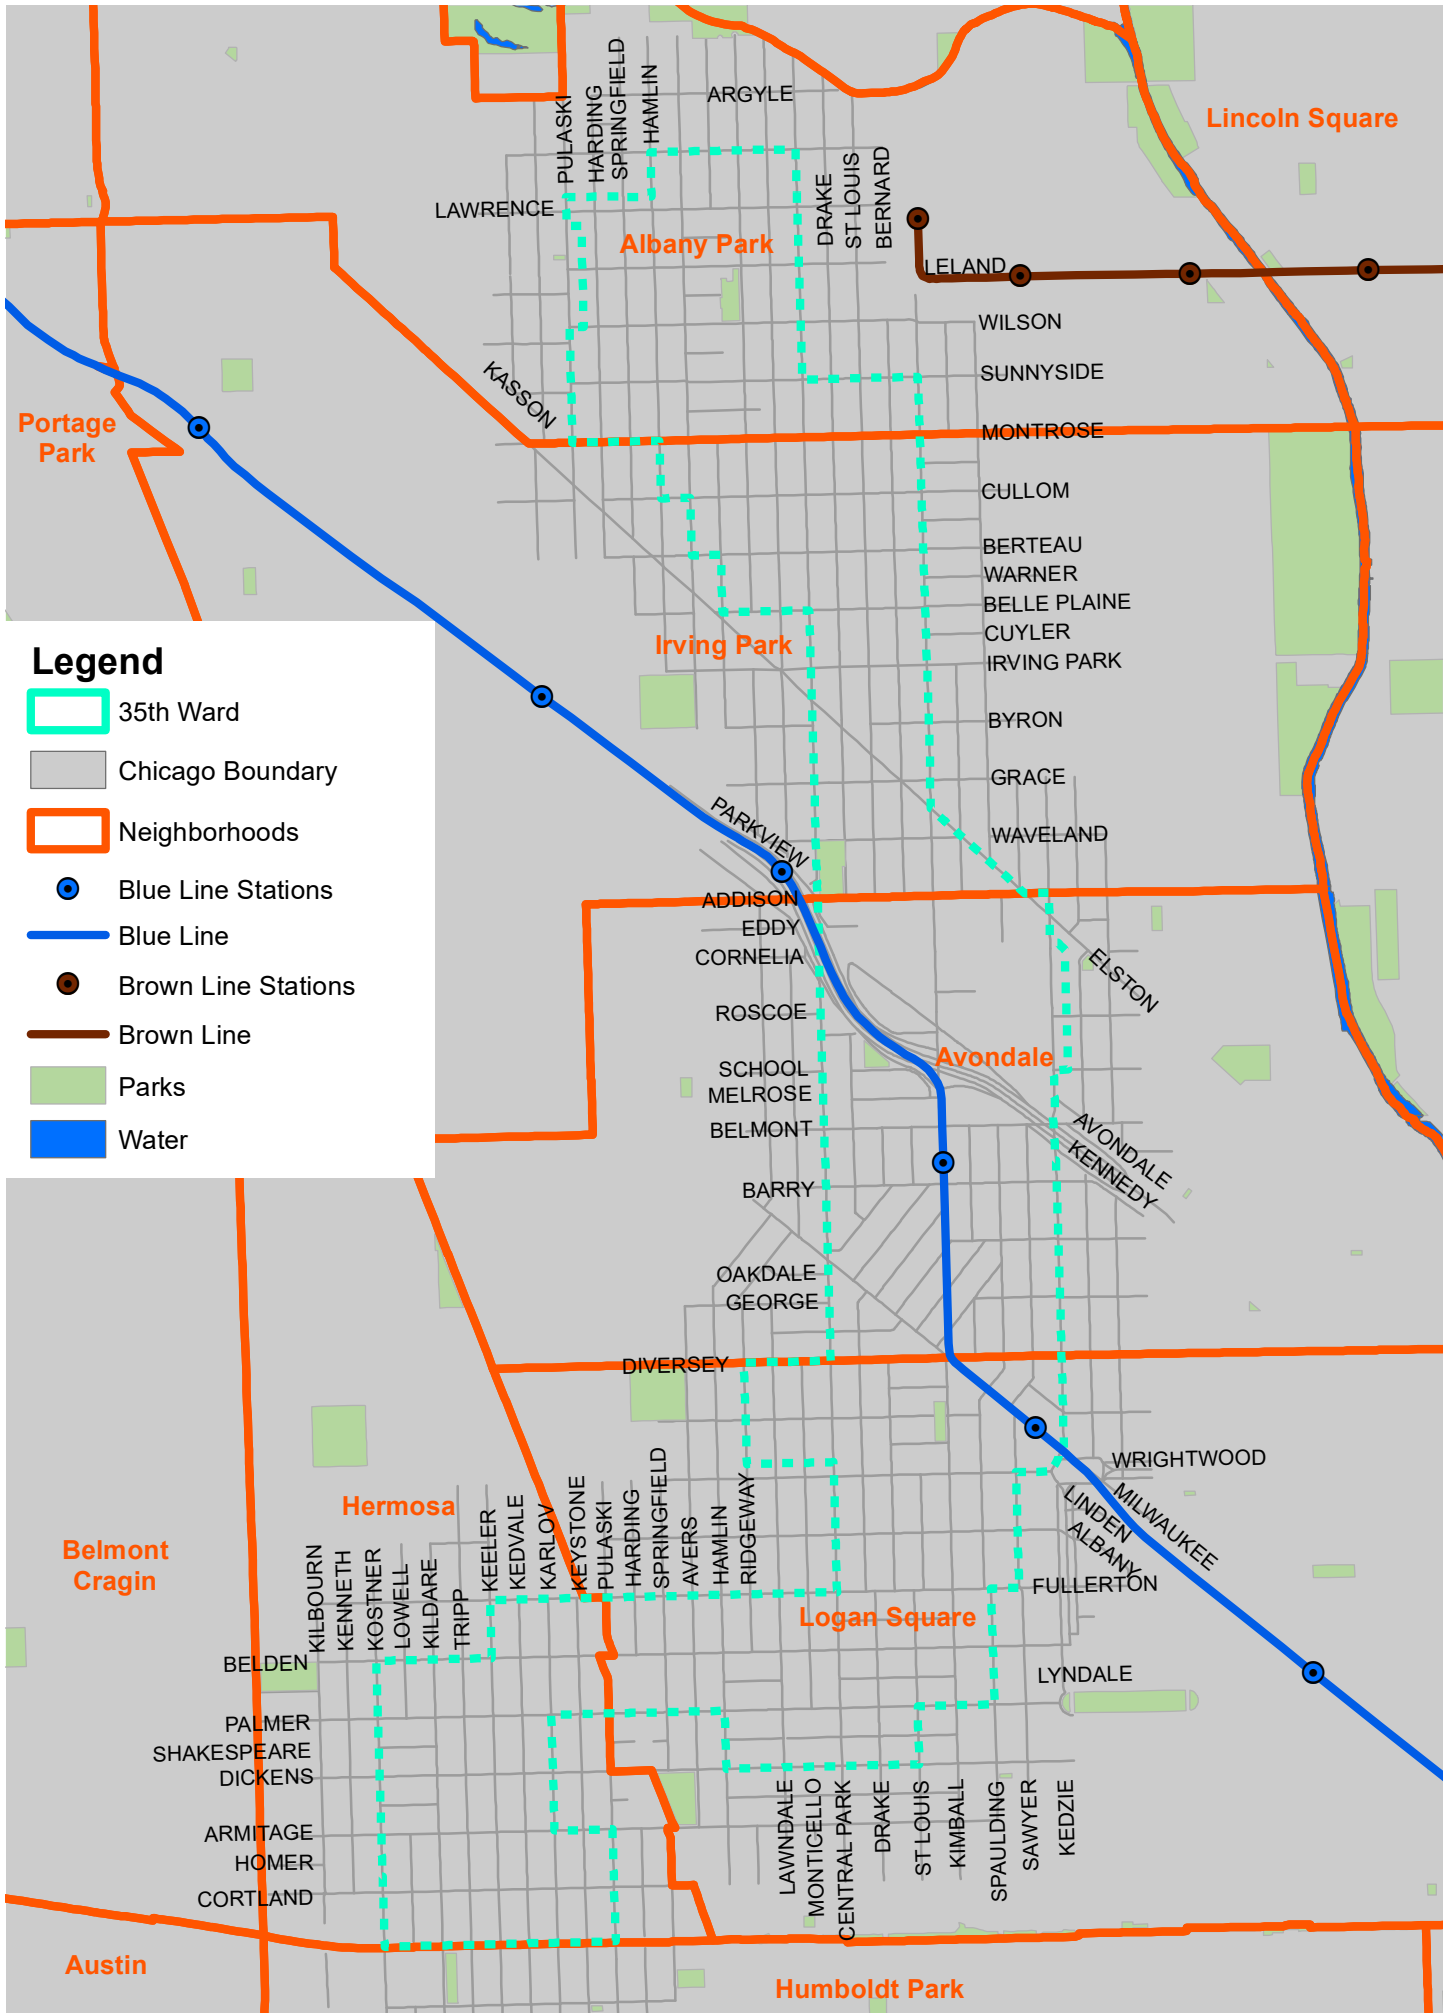

35th Ward Neighborhoods

Legend

- 35th Ward
- Chicago Boundary
- Neighborhoods
- Blue Line Stations
- Blue Line
- Brown Line Stations
- Brown Line
- Parks
- Water