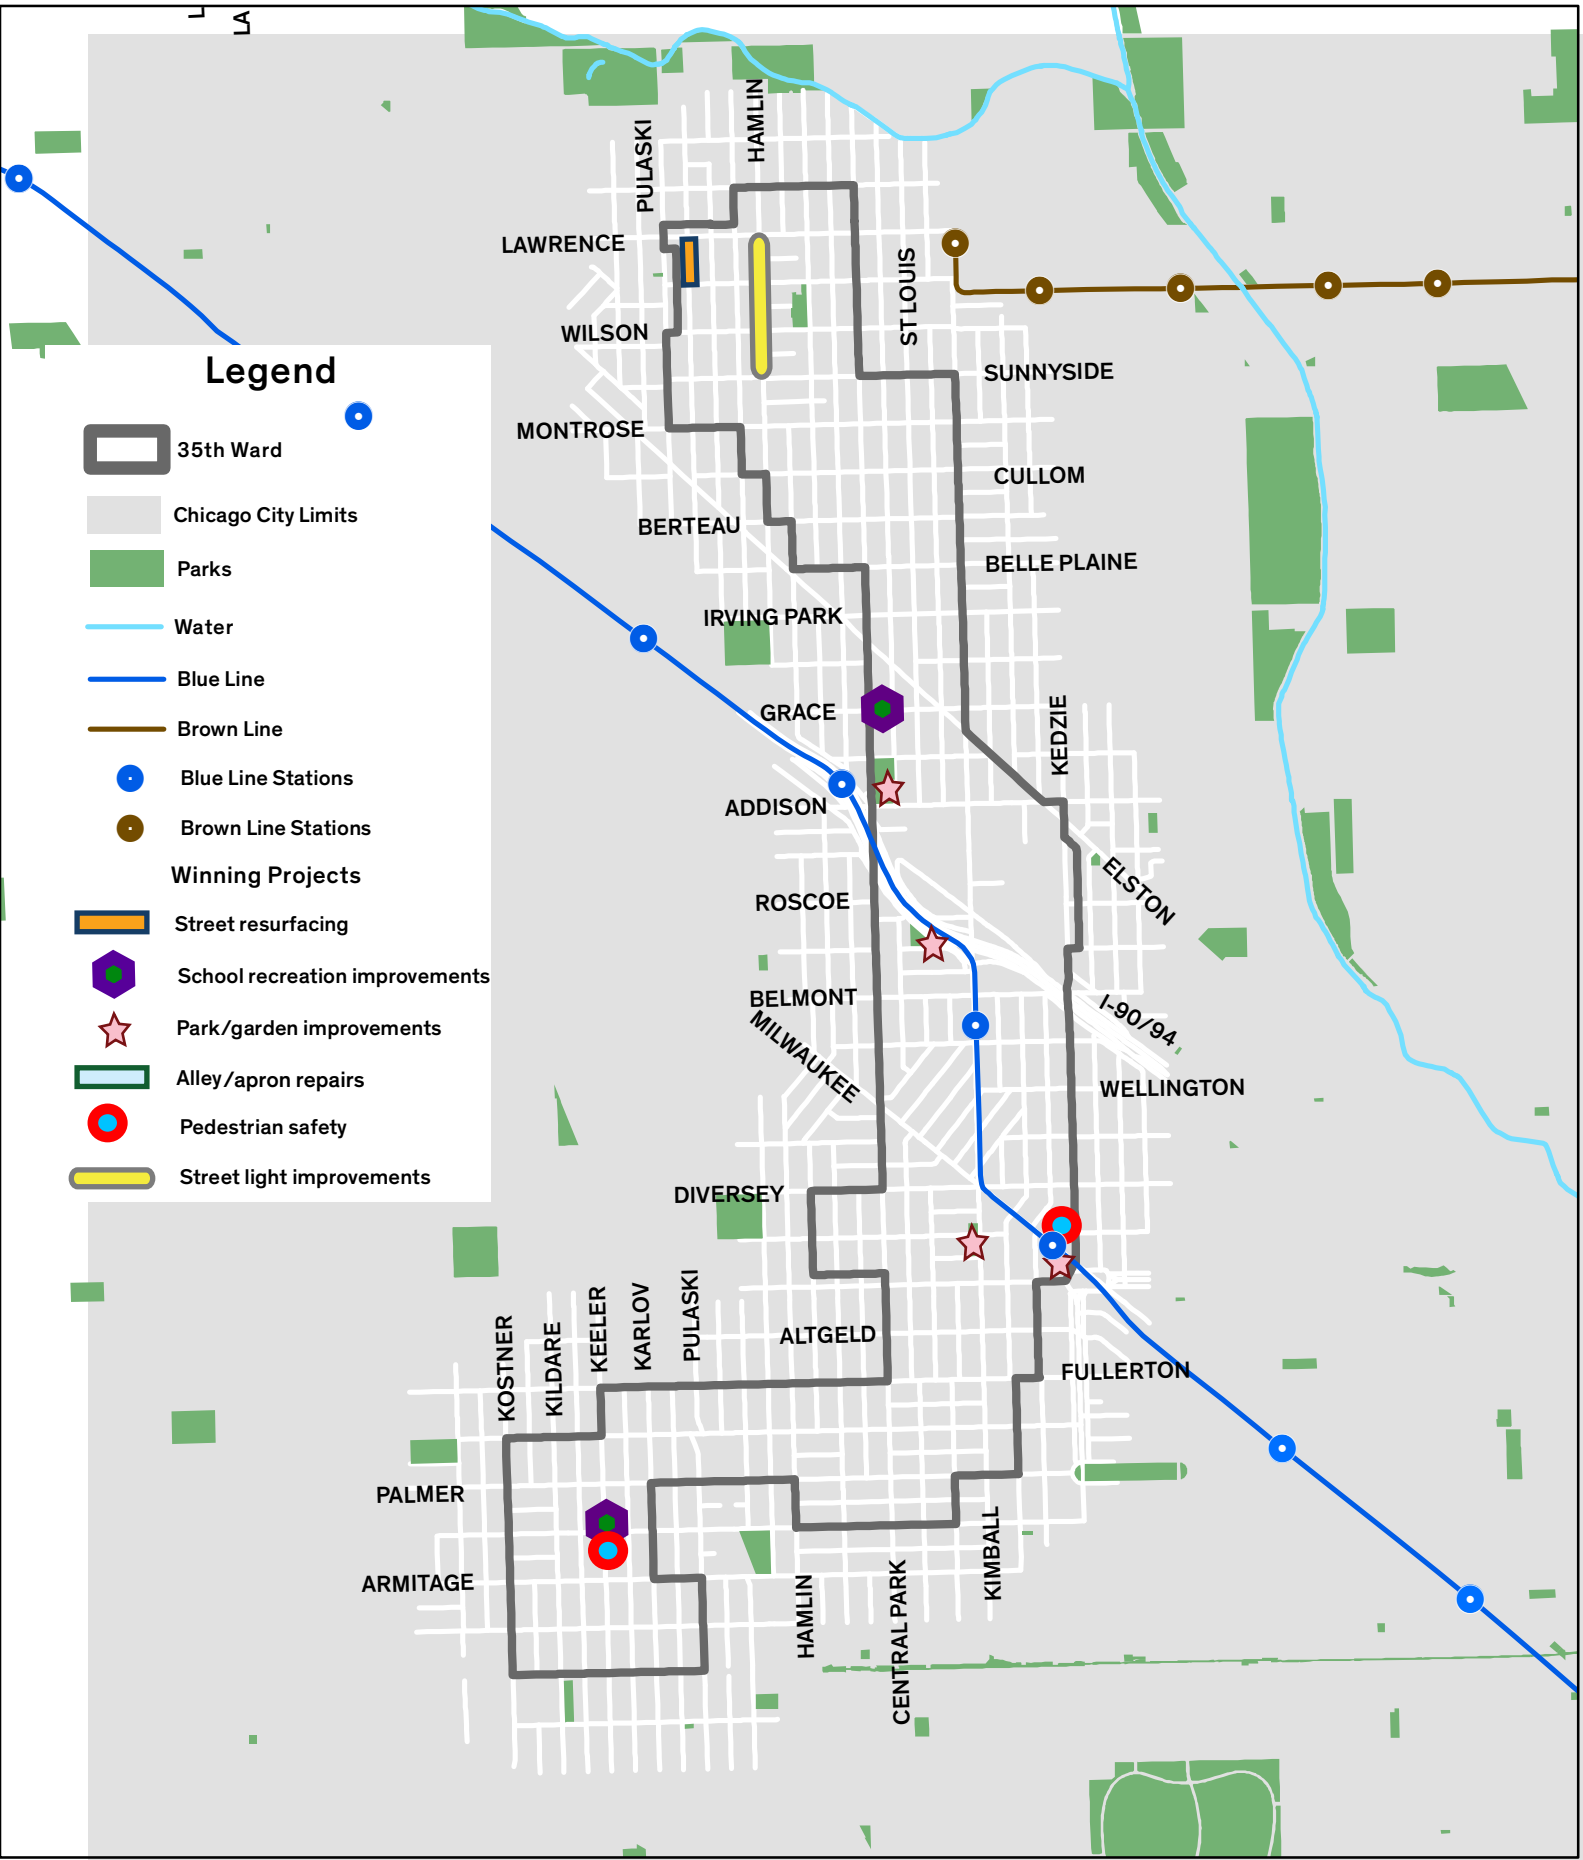

35th Ward Winning Projects, 2016

Legend

-  35th Ward
-  Chicago City Limits
-  Parks
-  Water
-  Blue Line
-  Brown Line
-  Blue Line Stations
-  Brown Line Stations
- Winning Projects**
-  Street resurfacing
-  School recreation improvements
-  Park/garden improvements
-  Alley/apron repairs
-  Pedestrian safety
-  Street light improvements

0 0.4 0.8 1.6 Miles