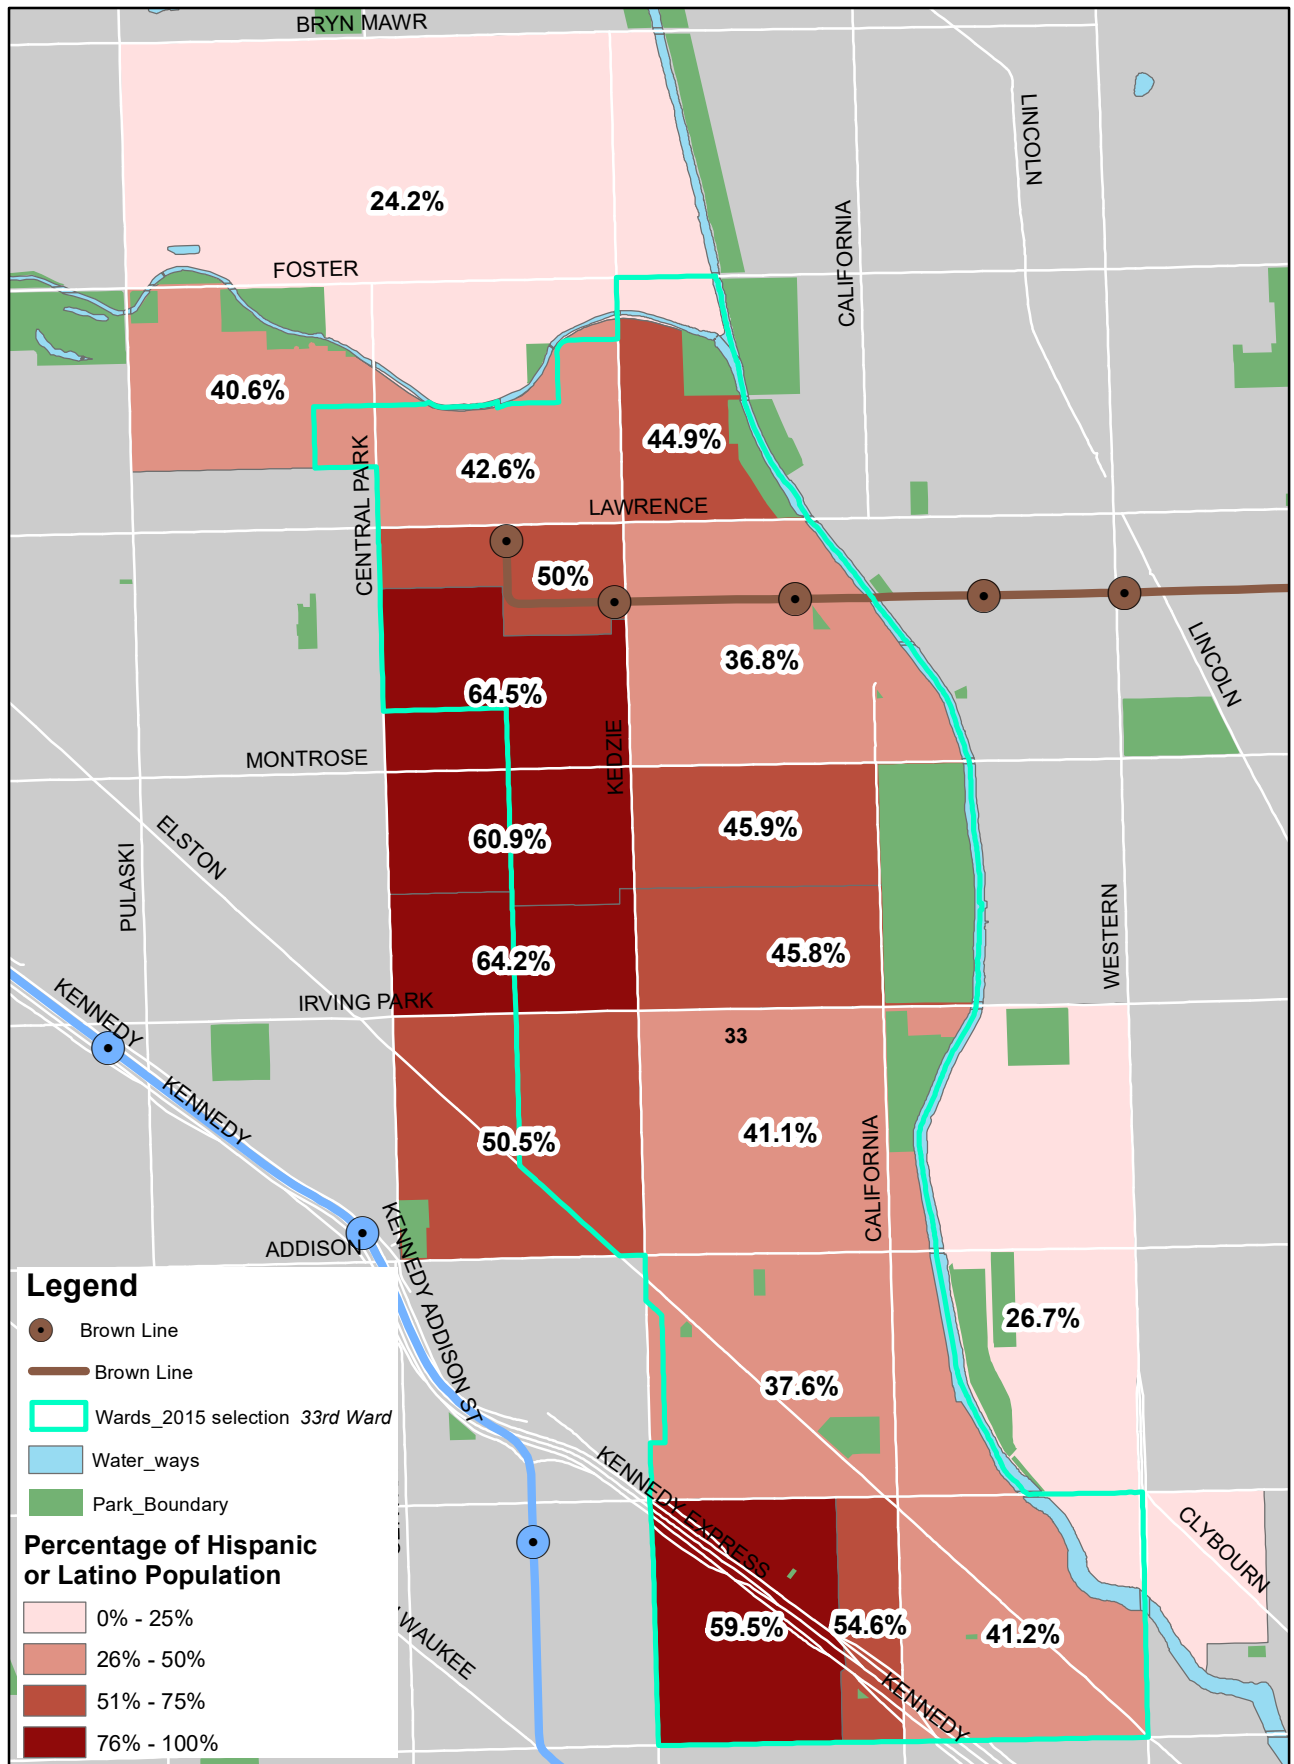

33rd Ward White Population, 2013

33rd Ward Hispanic or Latino Population, 2013

0 0.125 0.25 0.5 0.75 1 Miles

33rd Ward Asian Population, 2013

33rd Ward African American Population, 2017

0 0.125 0.25 0.5 0.75 1 Miles

Date Source: U.S. Census Bureau
2013-2017 American Community Survey, 5-Year Estimates