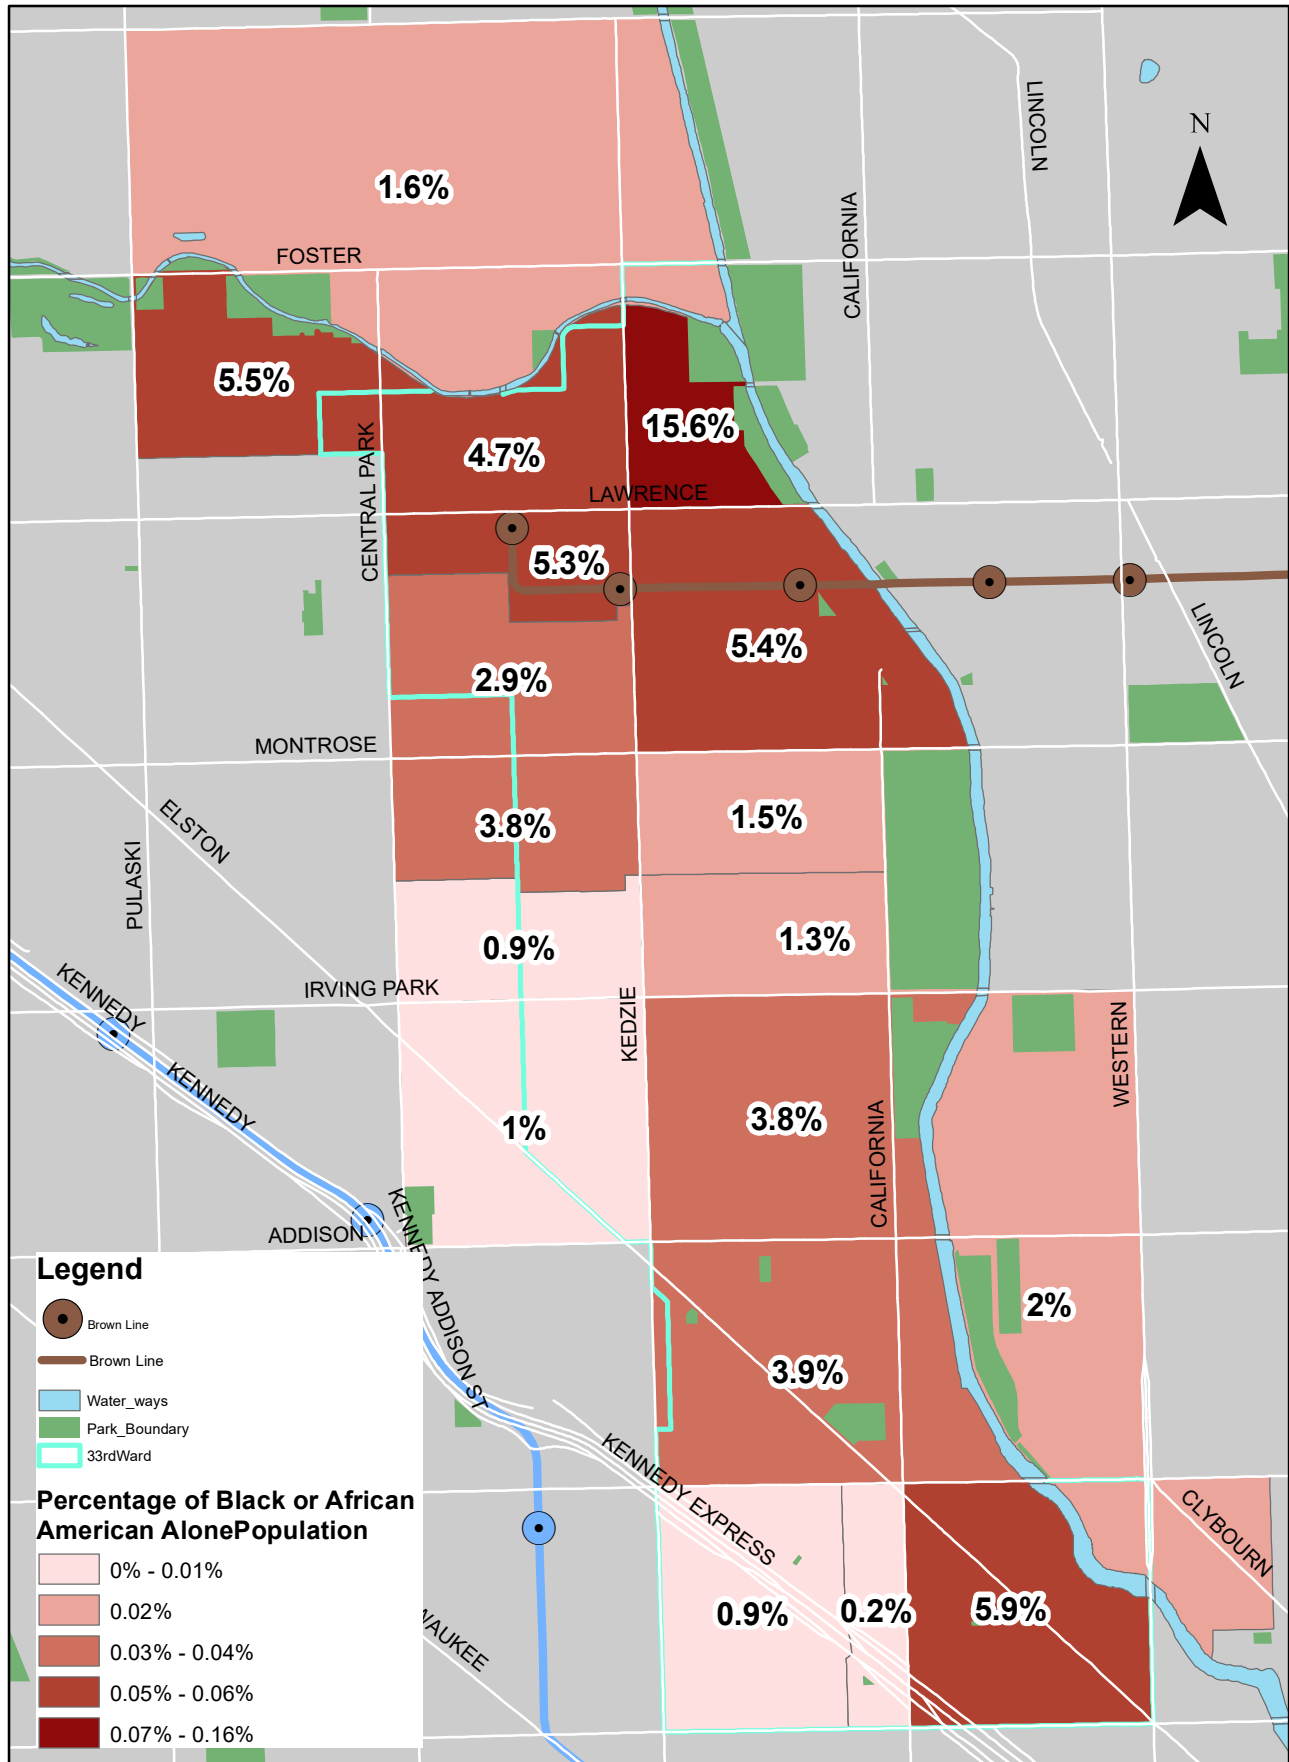

33rd Ward White Population, 2013

33rd Ward Hispanic or Latino Population, 2013

0 0.125 0.25 0.5 0.75 1 Miles

33rd Ward Asian Population, 2013

33rd Ward African American Population, 2017

0 0.125 0.25 0.5 0.75 1 Miles

Date Source: U.S. Census Bureau
2013-2017 American Community Survey, 5-Year Estimates