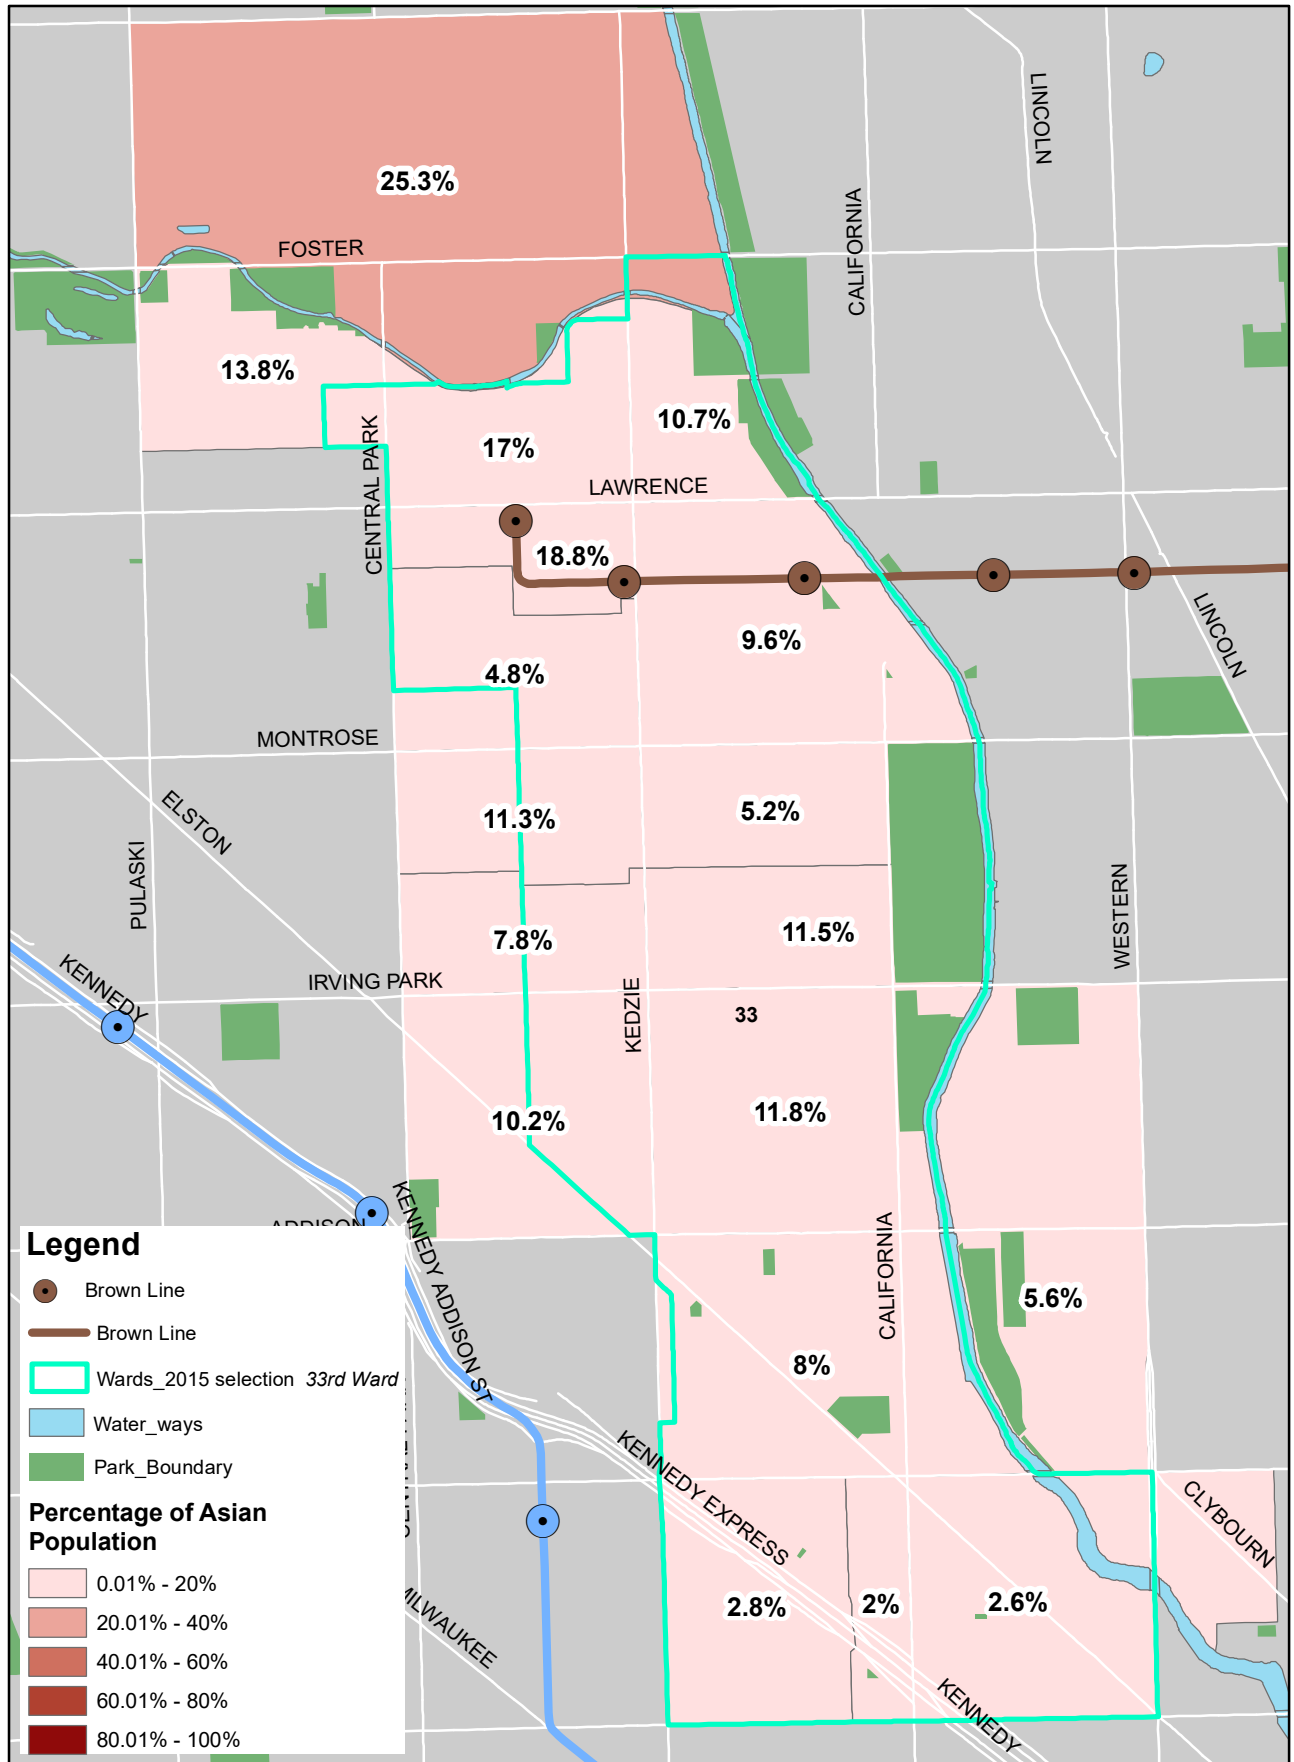

33rd Ward White Population, 2013

33rd Ward Hispanic or Latino Population, 2013

0 0.125 0.25 0.5 0.75 1 Miles

33rd Ward Asian Population, 2013

33rd Ward African American Population, 2017

0 0.125 0.25 0.5 0.75 1 Miles

Date Source: U.S. Census Bureau
2013-2017 American Community Survey, 5-Year Estimates