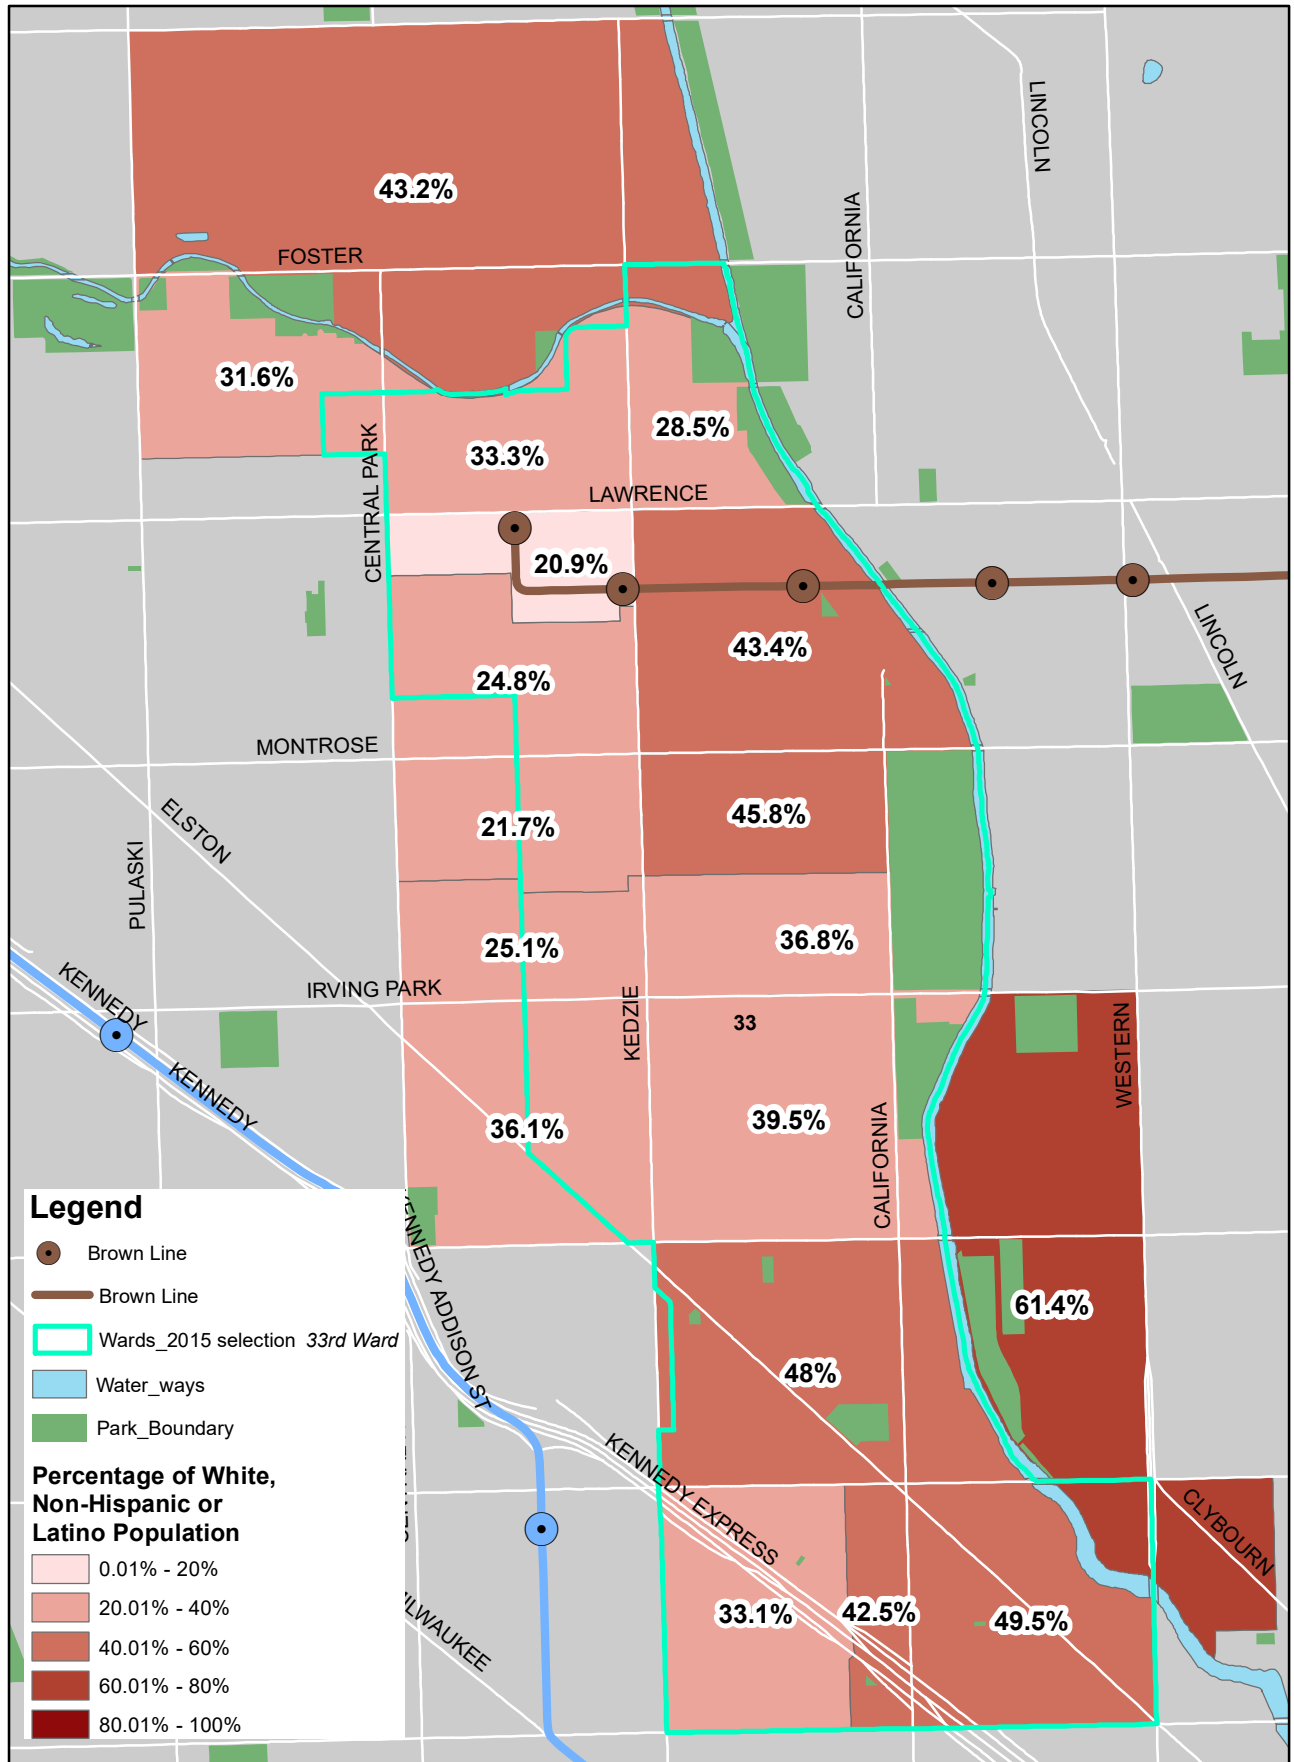

33rd Ward White Population, 2013

33rd Ward Hispanic or Latino Population, 2013

0 0.125 0.25 0.5 0.75 1 Miles

33rd Ward Asian Population, 2013

33rd Ward African American Population, 2017

0 0.125 0.25 0.5 0.75 1 Miles

Date Source: U.S. Census Bureau
2013-2017 American Community Survey, 5-Year Estimates