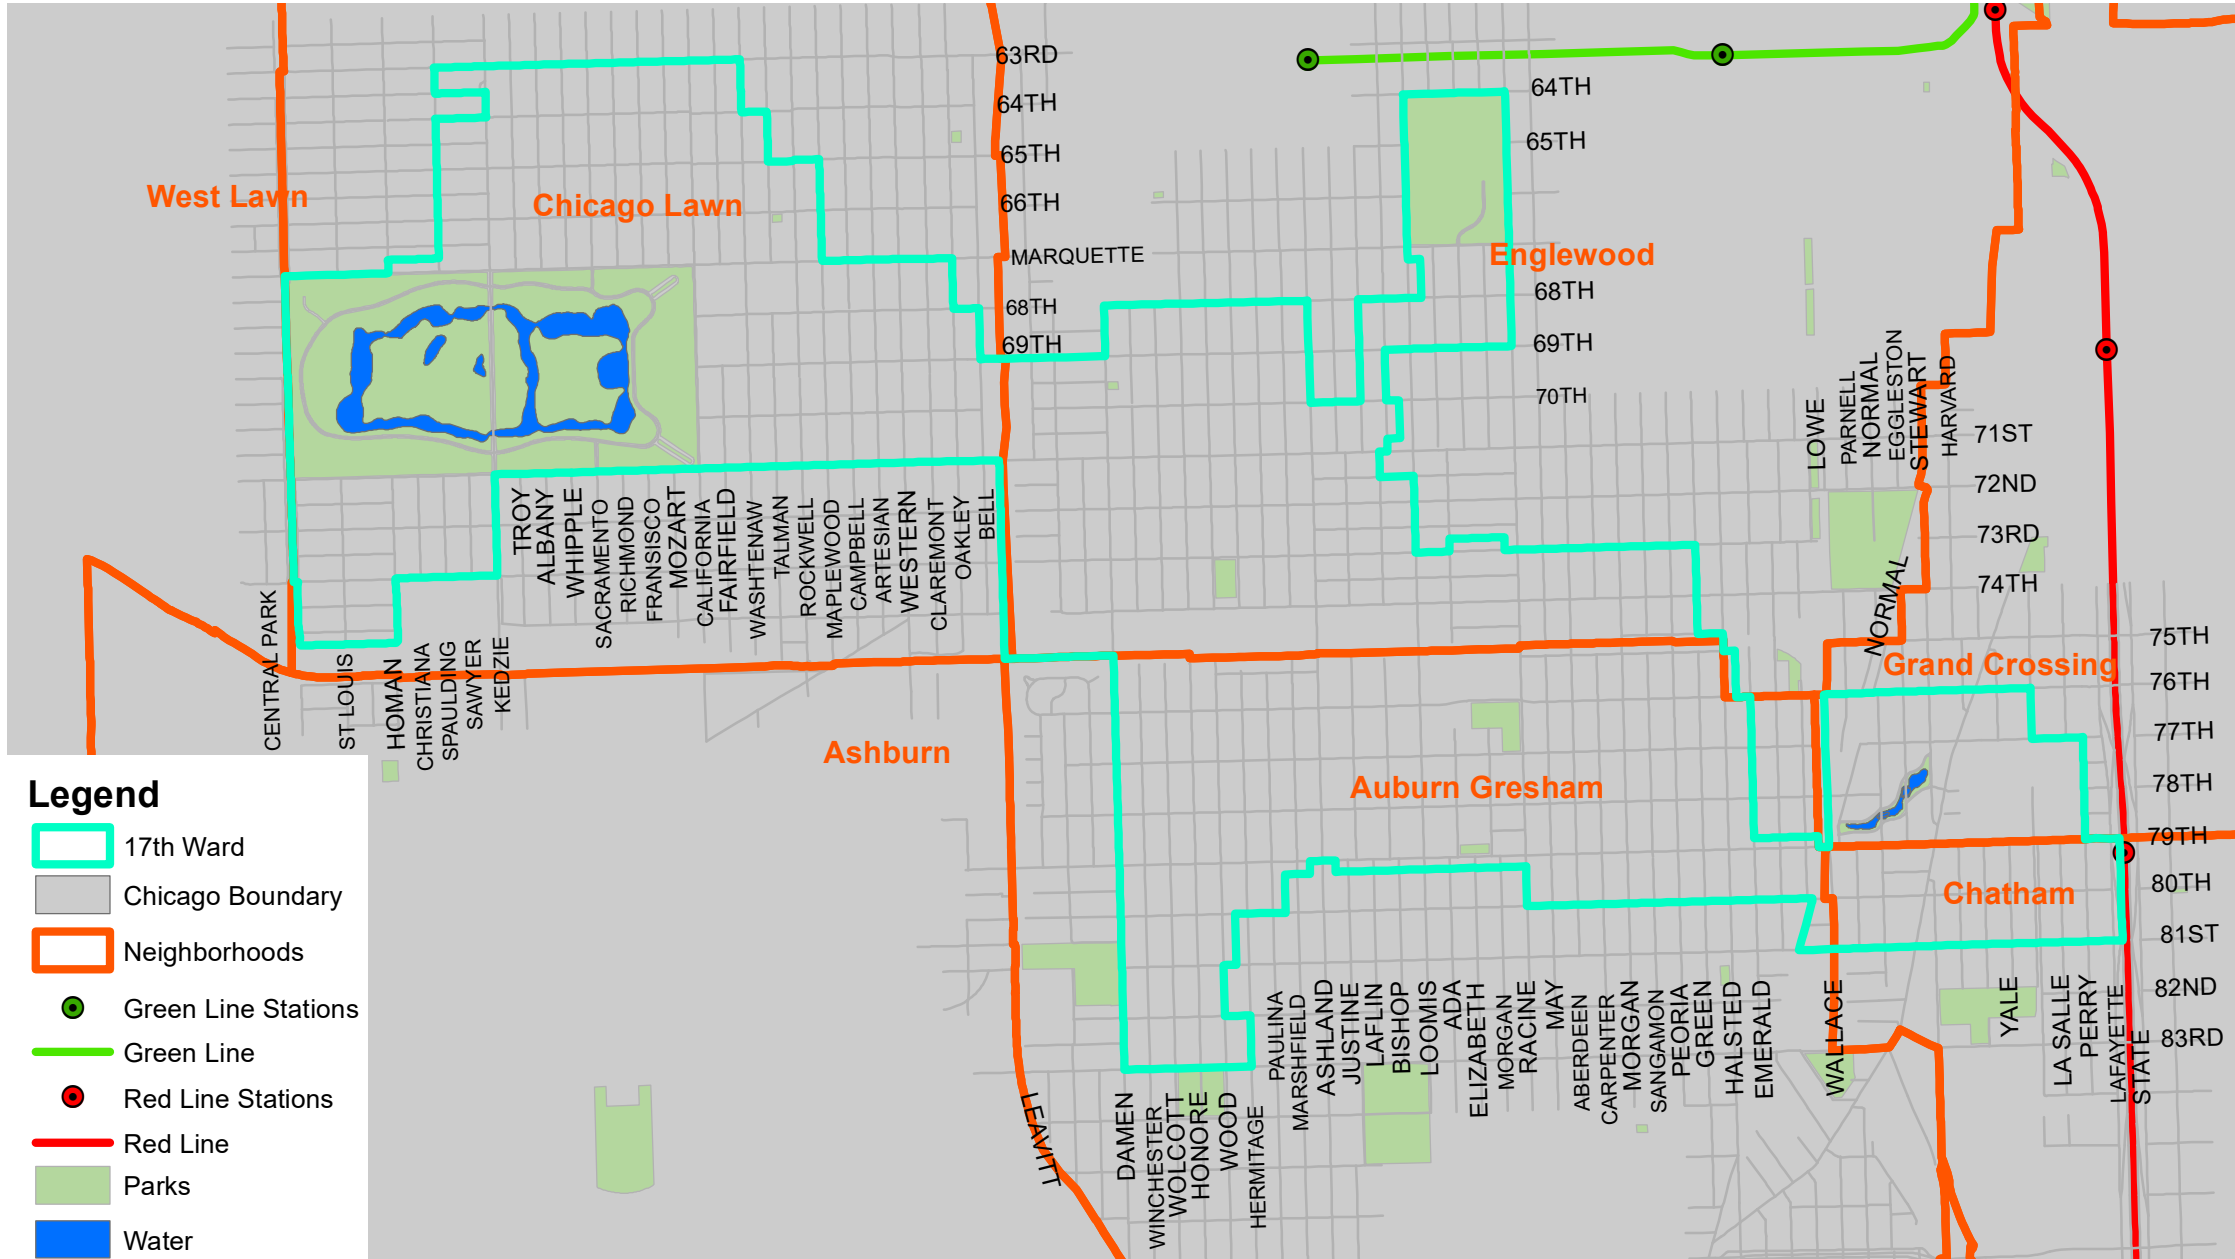

17th Ward Neighborhoods

- Legend**
- 17th Ward
 - Chicago Boundary
 - Neighborhoods
 - Green Line Stations
 - Green Line
 - Red Line Stations
 - Red Line
 - Parks
 - Water